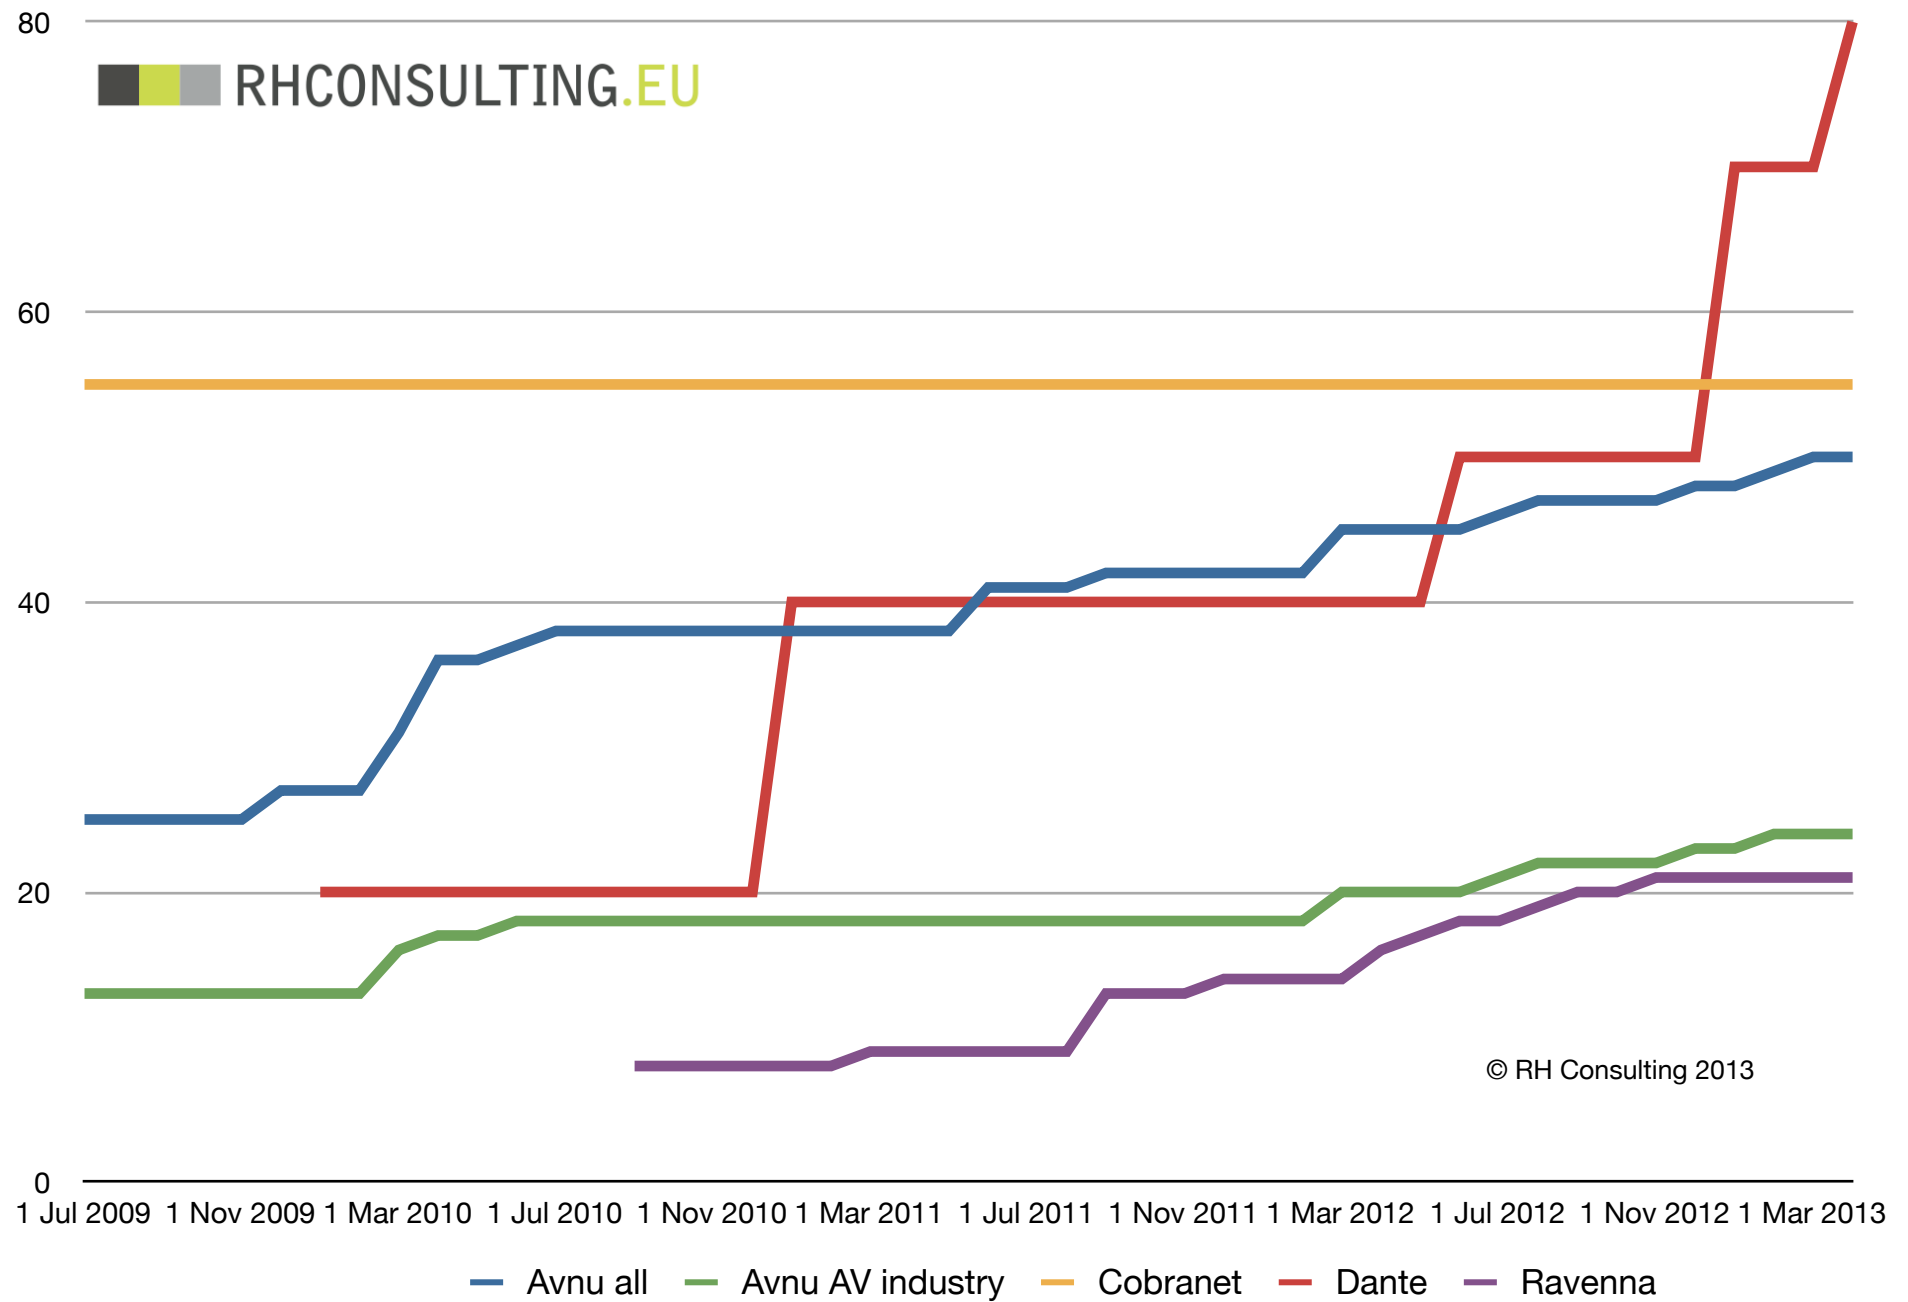

Network protocol licensees

Notes

1. There are more Cobranet users but not all need to be licensees so it is not possible to list all
2. About half Avnu members are ProAV, the rest are automotive, networking or semiconductor
3. Dante licensee numbers are only occasionally announced, hence the ungranular line